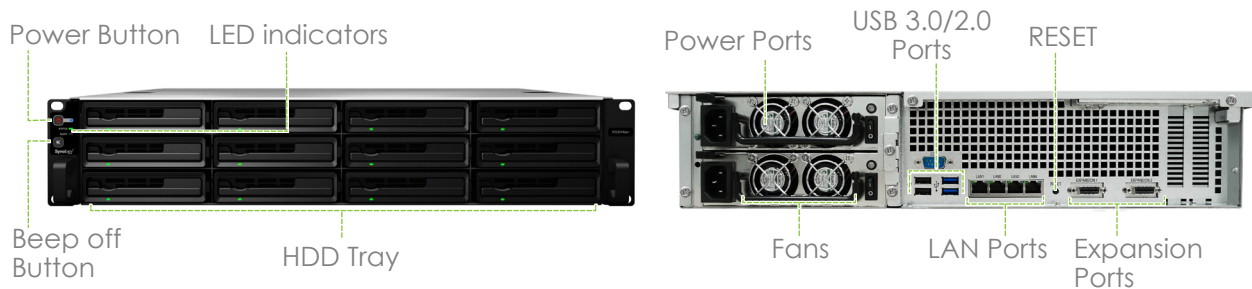

Connections & Buttons

Technical Specifications

Hardware

CPU	Intel Xeon E3 Quad Core 3.3GHz
Hardware Encryption Engine	Yes (AES-NI)
Floating Point	Yes
Memory	8GB ECC RAM(Expandable, up to 32GB)
Internal HDD/SSD	3.5" or 2.5" SATA(III) / SATA(II) X 12 (hard drives not included)
Max Internal Capacity	72TB (12 X 6TB HDD) (The actual capacity will differ according to volume types)
External Ports	USB 3.0 X 2, USB 2.0 X 2, Expansion Port X 2
Size (HxWxD) (mm)	88 X 445 X 570
Weight	15.5 Kg
LAN	Gigabit X 4 (optional 10GbE add-on card X 2 is supported)
Wake on LAN/WAN	Yes
Wireless Support (dongle)	Yes
AC Input Power Voltage	100V to 240V AC
Power Frequency	50 / 60Hz, Single Phase
Operating Temperature	5°C to 35°C (40°F to 95°F)
Storage Temperature	-10°C to 70°C (15 to 155°F)
Relative Humidity	5% to 95% RH

General

Networking Protocols	CIFS, AFP, NFS, FTP, WebDAV, CalDAV, iSCSI, Telnet, SSH, SNMP, VPN (PPTP, OpenVPN™, L2TP)
File System	Internal: EXT4 External: EXT4, EXT3, FAT, NTFS, HFS+
Storage Management	Max File System Size: 108TB, Max Internal Volume #: 1024, Max iSCSI Target #: 128, Max iSCSI LUN#: 512, RAID Clone/Snapshot support; Supported RAID Type : Synology Hybrid RAID, Basic, JBOD, RAID 0, RAID 1, RAID 5, RAID 6, RAID 10; Synology Expansion Unit Support: RX1214 & RX1214RP
File Sharing Capability	Max User Account: 16000, Max Group: 512, Max Shared Folder: 512, Max Concurrent CIFS/AFP/FTP Connections : 2048
Privilege	Windows Access Control List (ACL)
Virtualization	VMware vSphere 5, Microsoft Hyper-V, Citrix Certified
Directory Service	Windows AD Integration: Domain Users login via Samba (CIFS)/AFP/FTP/File Station, LDAP Integration
Security	FTP over SSL/TLS, IP Auto-Block, Firewall, Encrypted Network Backup over Rsync, HTTPS Connection
Utilities	Synology Assistant, Synology Data Replicator 3
Supported Clients	Windows XP onward, Mac OS X® 10.5 onward, Ubuntu 9.04 onward
Supported Browsers	Chrome®, Firefox® Internet Explorer®: 8 or later, Safari® 5 or later, Safari (iOS 5 or later on iPad®), Chrome (Android™ 4.0 on tablets)
Language	English, Deutsch, Français, Italiano, Español, Dansk, Norsk, Svensk, Nederlands, Русский, Polski, Magyar, Português do Brasil, Português Europeu, Türkçe, Český, 日本語, 한국어, 繁體中文, 简体中文