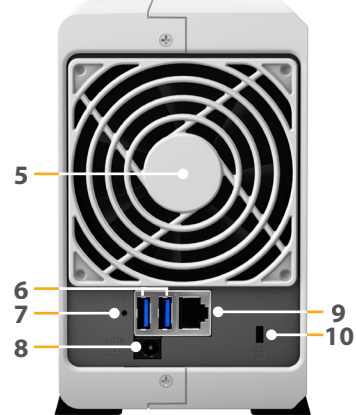

Hardware Overview

Front

Rear

1	Status indicator	2	LAN indicator	3	Drive status indicator	4	Power button and indicator
5	Fan	6	USB 3.0 port	7	Reset button	8	Power port
9	1GbE RJ-45 port	10	Kensington Security Slot				