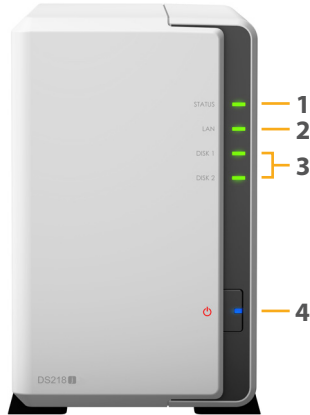

Effective Sync & Backup Solution

Synology DS218j can serve as a centralized backup destination, allowing you to back up files from multiple devices via Cloud Station Backup

Multimedia Streaming

DS218j turns your living room into a multimedia entertainment center.

Hardware Overview

Front

Rear

1	Status indicator	2	LAN indicator	3	Drive status indicator	4	Power button and indicator
5	Fan	6	USB 3.0 port	7	Reset button	8	Power port
9	1GbE RJ-45 port	10	Kensington Security Slot				